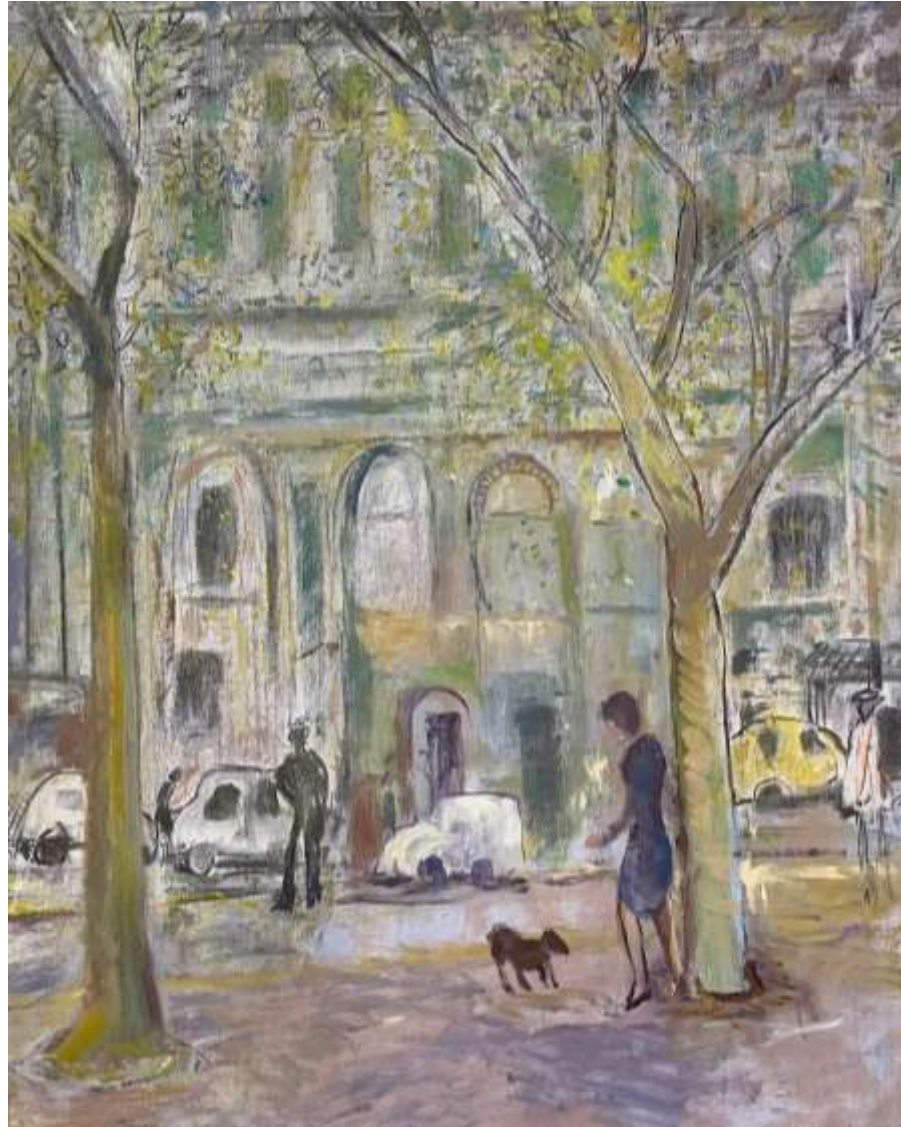

60 x 75 cm

\$6,000

Jamie Boyd

*Bush landscape.* 2022

Oil on board

121 x 91 cm

\$9,000

Jamie Boyd

*Snow on Hampstead Heath.* 1995

oil on board

20 x 30 cm

\$4,000

Jamie Boyd

*Walking by the lake.* 2017

oil on board

22 x 34 cm

\$4,000

Jamie Boyd

*Ponsacco, Italy.* 2020

oil on canvas

96 x 73 cm

\$7,000

Jamie Boyd

*Evening landscape with moon.*  
2015

oil on canvas on board

68 x 97cm.

\$7,000

Jamie Boyd

*Seated figure.* 2022-23

oil on board

115 x 85 cm

\$8,000