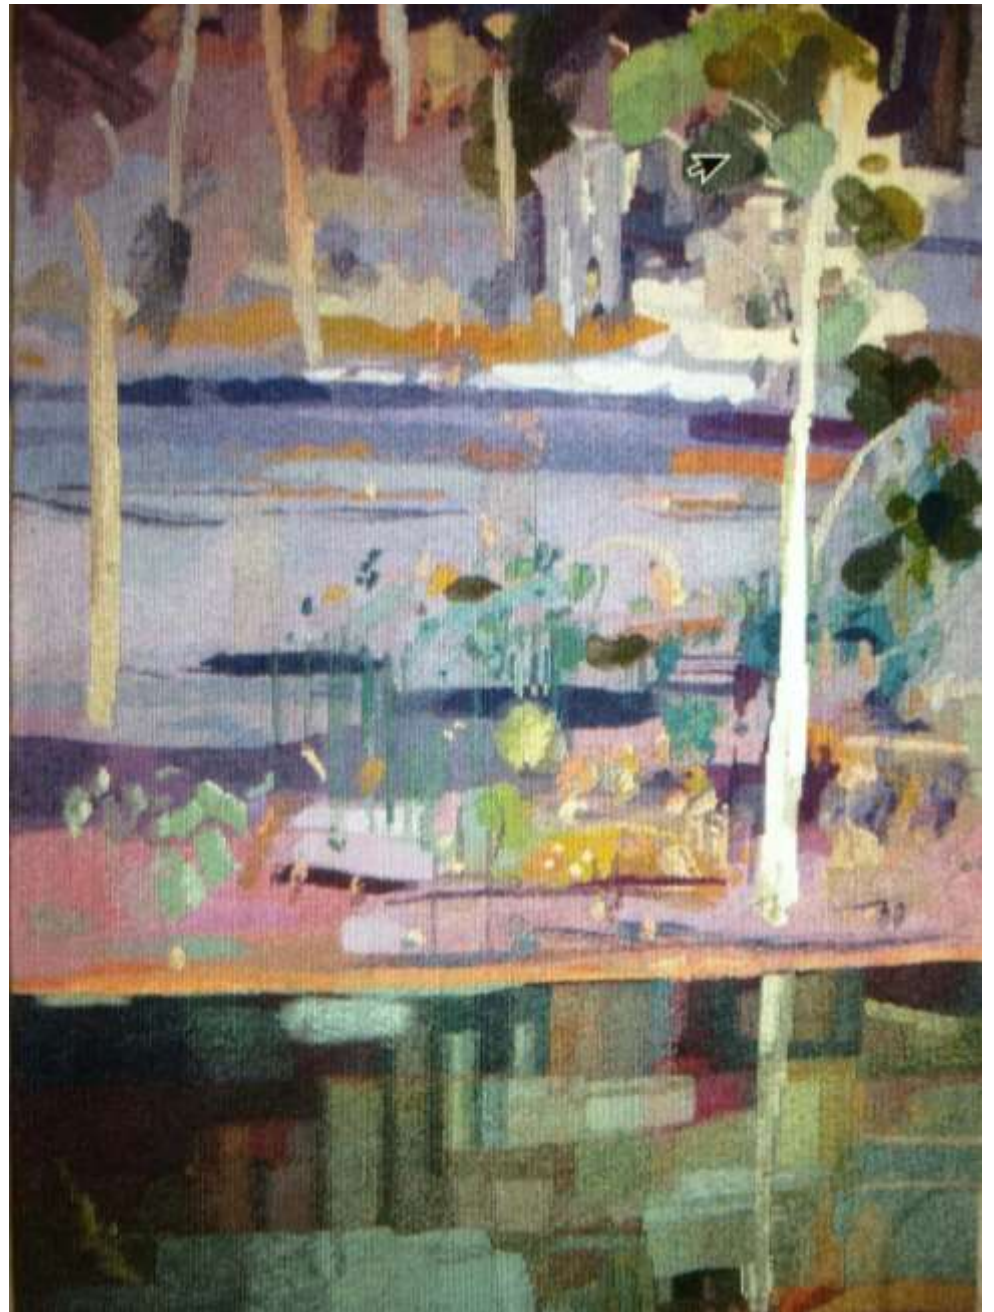

## THE RIVER AND THE OLIVE GROVE

21 May – 18 June 2023

NANCY SEVER | GALLERY

Level 1, 131 City Walk  
(next door to King O'Malley's)  
Canberra City ACT 2601  
Open: Wednesday – Sunday: 11 am – 5 pm.  
T+61 2 6262 8448  
Mob.+ 61 0416249102  
nancysevergallery.com.au  
[nancy.sever@inet.net.au](mailto:nancy.sever@inet.net.au)

Jamie Boyd

*Riverbank landscape.* 2002,  
Tapestry, by the  
Victorian Tapestry Workshop  
176 x 118 cm  
\$55,000

Jamie Boyd

*River, Rocks and Trees.* 2022

oil on canvas,

170 x135 cm

\$17,000

Jamie Boyd